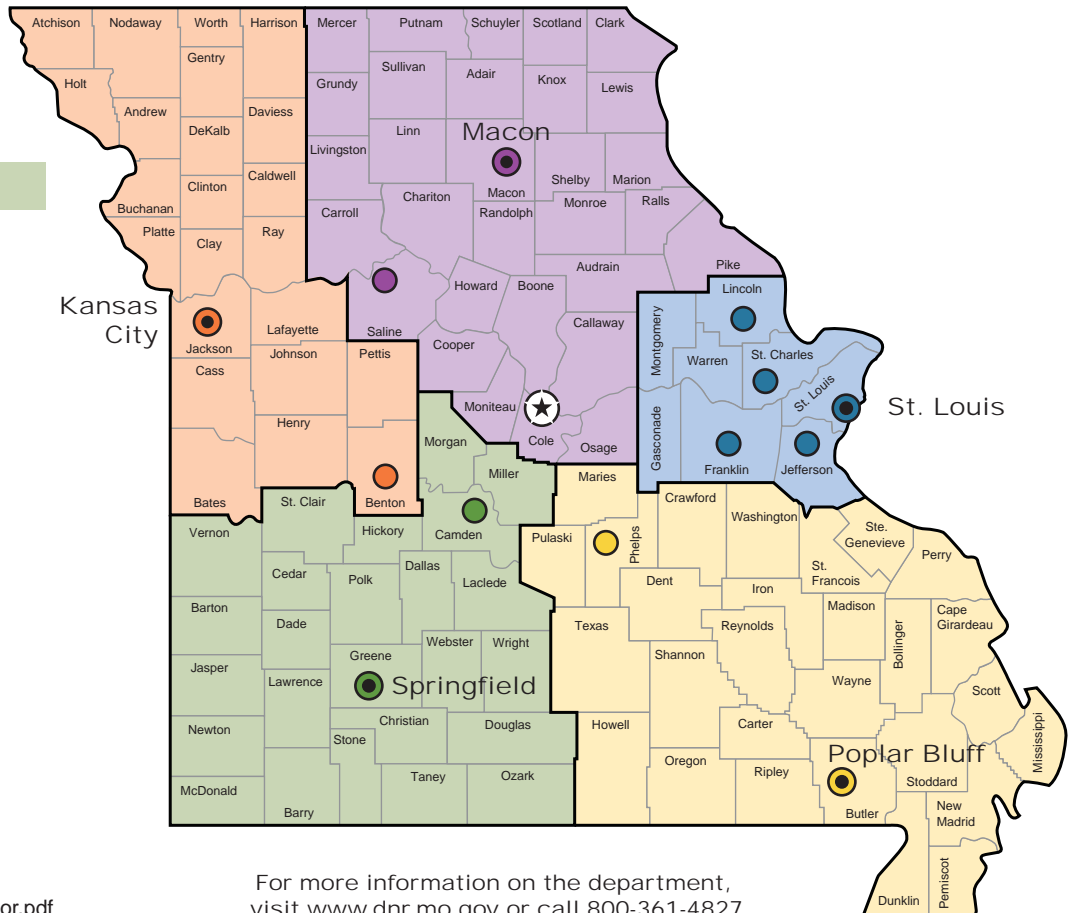

Northeast Area

- **Northeast Regional Office**
  1709 Prospect Drive
  Macon, MO 63552-2602
  660-385-8000 FAX: 660-385-8090
- **Arrow Rock Satellite Office**
  101 7th St.
  Arrow Rock, MO 65320
  660-837-3130
- **Department Central Offices**
  P.O. Box 176
  Jefferson City, MO 65102-0176
  573-751-3443
  dnr.mo.gov/shared/map-jeffcity.htm

Southwest Area

- **Southwest Regional Office**
  2040 W. Woodland
  Springfield, MO 65807-5912
  417-891-4300 FAX: 417-891-4399
- **Lake of the Ozarks Satellite Office**
  Camden County, 5570 Hwy. 54,
  Osage Beach, MO 65065
  Mailing Address: 2040 W. Woodland
  Springfield, MO 65807-5912
  573-348-2442 FAX: 573-348-2568

St. Louis Area

- **St. Louis Regional Office**
  7545 S. Lindbergh, Ste 210
  St. Louis, MO 63125
  314-416-2960 FAX: 314-416-2970
- **Franklin County Satellite Office**
  Meramec State Park
  Hwy. 185 S.
  Sullivan, MO 63080
  573-860-4308 FAX: 573-468-5051
- **Jefferson County Satellite Office**
  Eastern District Parks Office
  Hwy. 61
  Festus, MO 63028
  636-931-5200 FAX: 636-931-5204
- **Lincoln County Satellite Office**
  Cuivre River State Park
  678 State Rt. 147
  Troy, MO 63379
  636-528-4779 FAX: 636-528-8362

Southeast Area

- **Southeast Regional Office**
  2155 North Westwood Blvd.
  Poplar Bluff, MO 63901
  573-840-9750 FAX: 573-840-9754
- **Rolla Satellite Office**
  111 Fairgrounds Rd.
  Rolla, MO 65402
  573-368-3625 FAX: 573-368-3912

For more information on the department,
visit www.dnr.mo.gov or call 800-361-4827